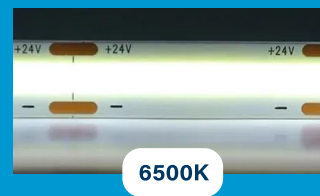

LED COB STRIP LIGHT

Advantages

Features

- Flexible LED COB Strip of up to 960lm per 10m length.
- Available in 3 colors temperature : 3000K/4000K/ 6500K.
- All come with 3M adhesive tape.

Application

Technical Details

Model	Power	Voltage	CCT	Lumen	CRI	PF	Installation	Product Size (mm)	CTN Size (mm)	PCS/CTN
MDL-STLC12W30-01	12W	DC24V	3000K	960lm	80	0.5	Surfaced	Φ8	498*438*295	600
MDL-STLC12W40-01	12W	DC24V	4000K	960lm	80	0.5	Surfaced	Φ8	498*438*295	600
MDL-STLC12W40-01	12W	DC24V	6500K	960lm	80	0.5	Surfaced	Φ8	498*438*295	600